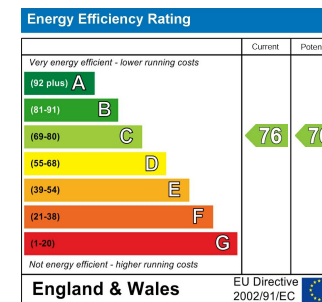

Call us on

0114 312 4994

info@highgatesstates.co.uk

www.highgatesstates.co.uk

Council Tax Band

A

Agents Note: Whilst every care has been taken to prepare these particulars, they are for guidance purposes only. All measurements are approximate and are for general guidance purposes only and whilst every care has been taken to ensure their accuracy, they should not be relied upon and potential buyers are advised to recheck the measurements.